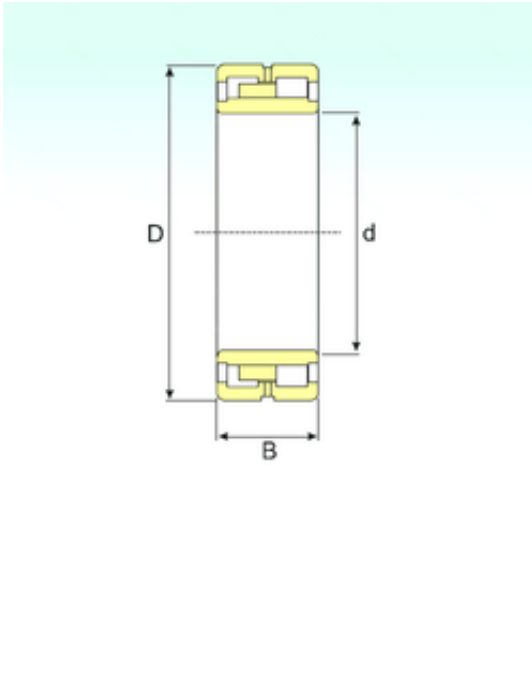

NTN PRECISION AXLE CORP.

NNU 4934 K/SPW33 Bearing 2D drawings and 3D CAD models

170 mm x 230 mm x 60 mm ISB NNU 4934
K/SPW33 cylindrical roller bearings

Bearing No. NNU 4934 K/SPW33

| | |
|-------------------------------|---------------|
| Size | 170x230x60 mm |
| Bore Diameter | 170 mm |
| Outer Diameter | 230 mm |
| Width | 60 mm |
| d | 170 mm |
| D | 230 mm |
| B | 60 mm |
| C | 60 mm |
| Weight | 6,95 Kg |
| Basic dynamic load rating (C) | 329,28 kN |
| Basic static load rating (C0) | 681,1 kN |
| (Grease) Lubrication Speed | 3298 r/min |