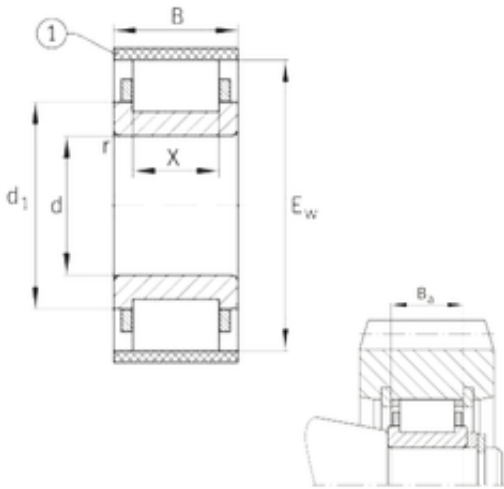

NTN PRECISION AXLE CORP.

RN2248-EX-MPBX Bearing 2D drawings and 3D CAD models

FAG RN2248-EX-MPBX cylindrical roller bearings

Bearing No. RN2248-EX-MPBX

Size	240x399x120 mm
Bore Diameter	240 mm
Outer Diameter	399 mm
Width	120 mm
d	240 mm
Ew	399 mm
B	120 mm
Ba	115,7 mm
X	85 mm
d1	312 mm
r min.	4 mm
Weight	55 Kg
Basic dynamic load rating (C)	1830 kN