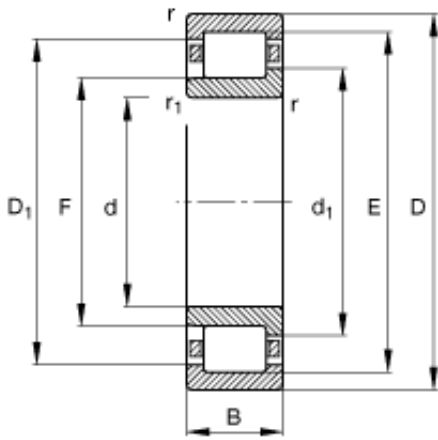

NTN PRECISION AXLE CORP.

17 mm x 40 mm x 12 mm FAG NJ203-E-TVP2 cylindrical roller bearings

Bearing No. NJ203-E-TVP2

NJ203-E-TVP2 Bearing 2D drawings and 3D CAD models

Size	17x40x12 mm
Bore Diameter	17 mm
Outer Diameter	40 mm
Width	12 mm
d	17 mm
D	40 mm
B	12 mm
D_1	32,5 mm
$D_{a \max}$	36 mm
d_1	24,7 mm
$d_{a \max}$	21,5 mm
$d_{a \min}$	21 mm
$d_{c \min}$	28 mm
F	22,1 mm
$r_{1 \min}$	0,3 mm
$r_{a \max}$	0,6 mm
r_{\min}	0,6 mm
s	1,2 mm / Axial displacement facility from central position
m	0,07 kg / Weight
C_r	20800 N / Dynamic load rating (radial)
C_{0r}	14600 N / Static load rating (radial)

NTN PRECISION AXLE CORP.

n_G	22900 1/min / Limiting speed
n_B	15400 1/min / Reference speed
C_{ur}	2180 N