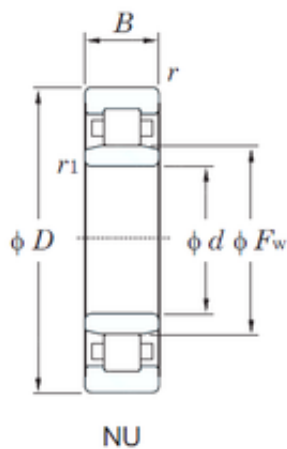

## 50 mm x 90 mm x 23 mm KOYO NU2210R cylindrical roller bearings

Bearing No. NU2210R

Size	50x90x23 mm
Bore Diameter	50 mm
Outer Diameter	90 mm
Width	23 mm
d	50 mm
Fw	59.5 mm
D	90 mm
B	23 mm
C	23 mm
r min.	1.1 mm
r1 min.	1.1 mm
Weight	0.580 Kg
Basic dynamic load rating (C)	79.7 kN
Basic static load rating (C0)	91.5 kN
(Grease) Lubrication Speed	6400 r/min
Bearing No.	NU2210R
r(min)	1.1
r1(min)	1.1
Cr	99.5
C0r	91.5
Cu	12.1
Grease lub.	6400
Oil lub.	8500
Ew	-
d1	-

NU2210R Bearing 2D drawings and 3D CAD models