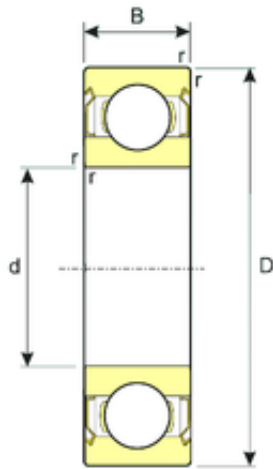

# NTN PRECISION AXLE CORP.

10 mm x 35 mm x 11 mm ISB 6300-ZZ deep groove ball bearings

Bearing No. 6300-ZZ

Size	10x35x11 mm
Bore Diameter	10 mm
Outer Diameter	35 mm
Width	11 mm
d	10 mm
D	35 mm
B	11 mm
C	11 mm
Weight	0,053 Kg
Basic dynamic load rating (C)	8,35 kN
Basic static load rating (C0)	3,34 kN

6300-ZZ Bearing 2D drawings and 3D CAD models