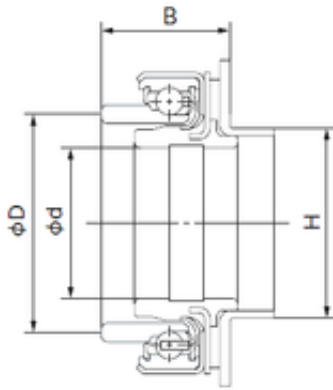

## NTN PRECISION AXLE CORP.

38 mm x 68 mm x 42.5 mm NACHI  
68SCRN53P deep groove ball bearings

Bearing No. 68SCRN53P

Size	38x68x42.5 mm
Bore Diameter	38 mm
Outer Diameter	68 mm
Width	42.5 mm
d	38 mm
D	68 mm
B	42.5 mm
H	48 mm

68SCRN53P Bearing 2D drawings and 3D CAD models