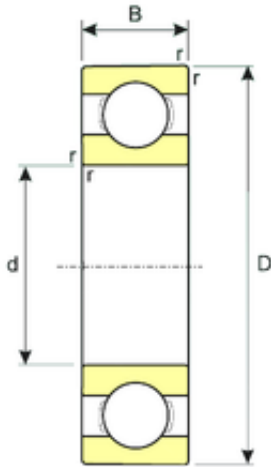

NTN PRECISION AXLE CORP.

40 mm x 90 mm x 23 mm ISB 6308 deep groove ball bearings

Bearing No. 6308

Size	40x90x23 mm
Bore Diameter	40 mm
Outer Diameter	90 mm
Width	23 mm
d	40 mm
D	90 mm
B	23 mm
C	23 mm
Weight	0,63 Kg
Basic dynamic load rating (C)	41,5 kN
Basic static load rating (C0)	23,6 kN
(Grease) Lubrication Speed	8415 r/min

6308 Bearing 2D drawings and 3D CAD models